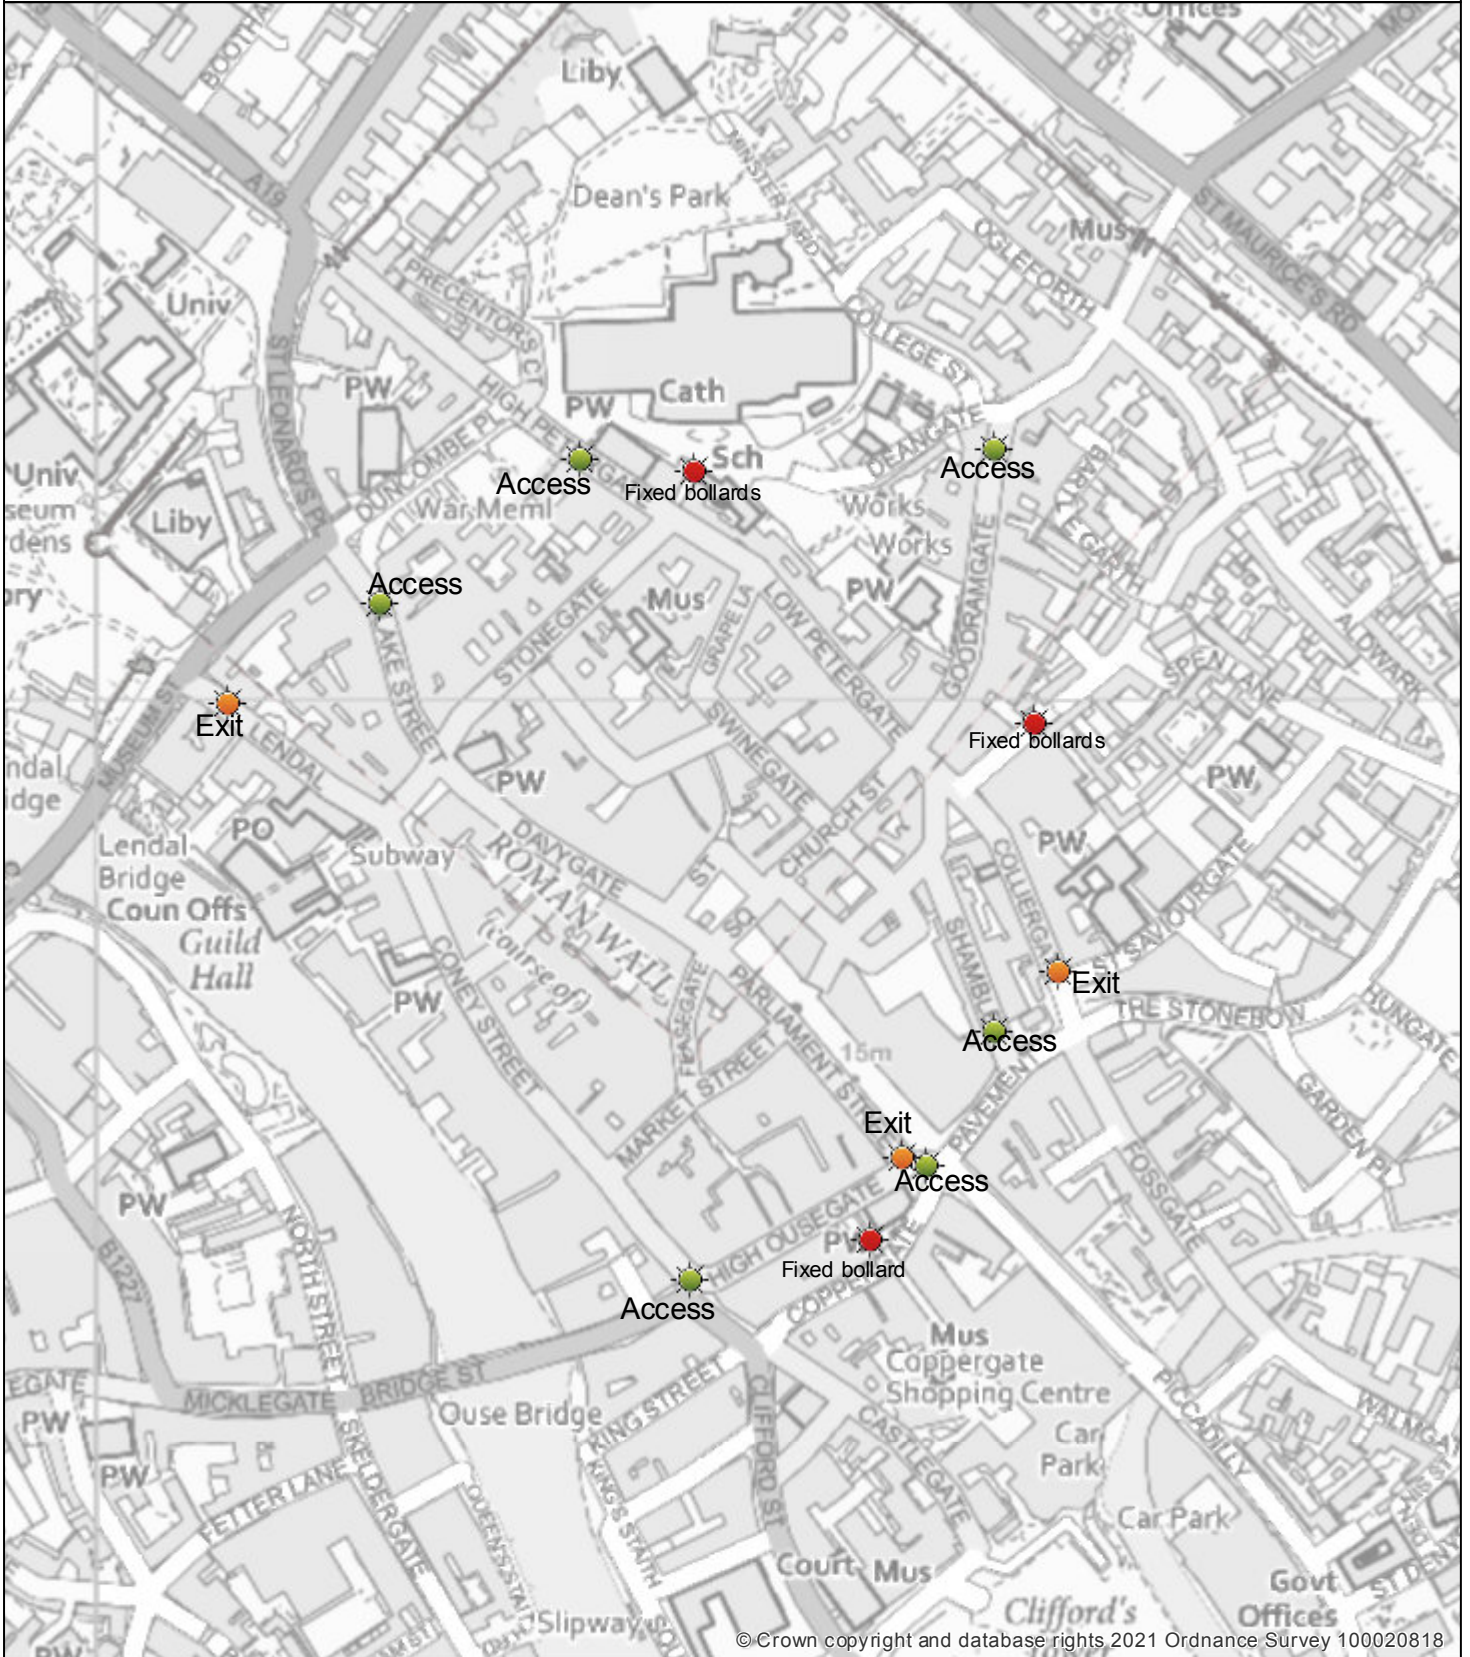

# HVM location plan

© Crown copyright and database rights 2021 Ordnance Survey 100020818

**Date:** 26 Nov 2021

**Author:** City of York Council

**Scale:** 1:4,000